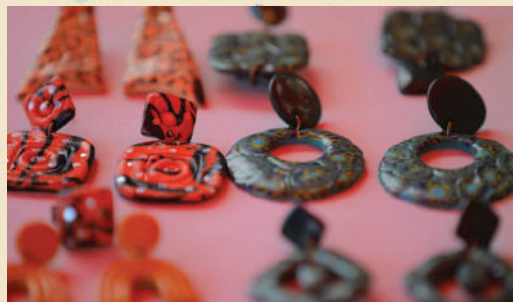

მენარმა: ანჟელა ჩუბინიძე

კროდუქცია: ხელნაკეთი საყურეები, ბროშები, ბეჭდები, ყიჟები და სხვა აქსესუარები

რეგიონი: სამეგრელო-ზემო სვანეთი

საკონტაქტო ინფორმაცია: 577 904 721

Entrepreneur: Anjela Chubinidze

Products: Handmade earrings, brooches, rings, cups and other accessories

Region: Samegrelo-Zemo Svaneti

Contact information: 577 904 721